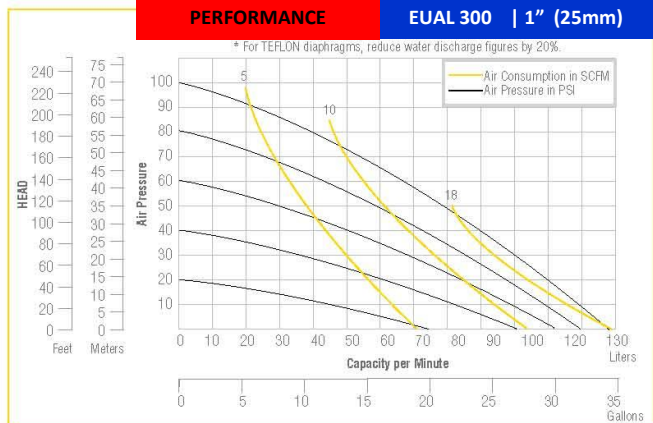

EUAL 300

- Max Flow Rate:** 135Lpm (34gpm)
- Port Size:**
 - Inlet:** 25.40mm (1" BSP)
 - Discharge:** 25.40mm (1" BSP)
 - Air Inlet:** 9.53mm (3/8" BSP)
 - Air Exhaust:** 12.70mm (1/2" BSP)
- Suction Lift:**
 - Dry:** 3.05m (10')
 - Wet:** 4.89m (16')
- Teflon:**
 - Dry:** 2.14m (7')
 - Wet:** 3.98m (13')
- Max Particle Size (Dia):** 3.17mm (0.125")

EUAL 300 Bolted

Also available in Cast Iron

EUCI 300 Bolted

PERFORMANCE

EUAL 300 | 1" (25mm)

PRICE ADD-ON ACCESSORIES: Suction Hoses • Delivery Hoses • Air Inlet Connectors • P U Tubing • FRL (Filter Regulator Lubricator) • Needle Valves • Flange Connections • Drum Pump Kit • Hose Clips • Vibration Dampner (Foot Mounted) • Strainers • Air Outlet Mufflers • Pulsation Dampners •